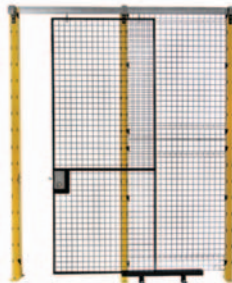

| Dimensions | W/H Part # |
|--------------|------------|
| 10' W x 3' H | X1003 |
| 9' W x 3' H | X0903 |
| 8' W x 3' H | X0803 |
| 7' W x 3' H | X0703 |
| 6' W x 3' H | X0603 |
| 5' W x 3' H | X0503 |
| 4' W x 3' H | X0403 |
| 3' W x 3' H | X0303 |
| 2' W x 3' H | X0203 |
| 1' W x 3' H | X0103 |

Custom Wire Panel Kit

X1000C

Swing Door

| | |
|--------------|---------|
| 3' W x 8' H | X220308 |
| 3' W x 10' H | X220310 |
| 4' W x 8' H | X220408 |
| 4' W x 10' H | X220410 |

Slide Door

| | |
|--------------|---------|
| 3' W x 8' H | X540308 |
| 4' W x 8' H | X540408 |
| 5' W x 8' H | X540508 |
| 6' W x 8' H | X540608 |
| 8' W x 8' H | X540808 |
| 10' W x 8' H | X541008 |

| | |
|---------------|---------|
| 3' W x 10' H | X540310 |
| 4' W x 10' H | X540410 |
| 5' W x 10' H | X540510 |
| 6' W x 10' H | X540610 |
| 8' W x 10' H | X540810 |
| 10' W x 10' H | X541010 |

Line Post

| | |
|----------|-------|
| 8' Tall | X5508 |
| 10' Tall | X5510 |
| 11' Tall | X5511 |
| 12' Tall | X5512 |
| 13' Tall | X5513 |
| 14' Tall | X5514 |
| 15' Tall | X5515 |
| 16' Tall | X5516 |
| 17' Tall | X5517 |
| 18' Tall | X5518 |
| 19' Tall | X5519 |
| 20' Tall | X5520 |